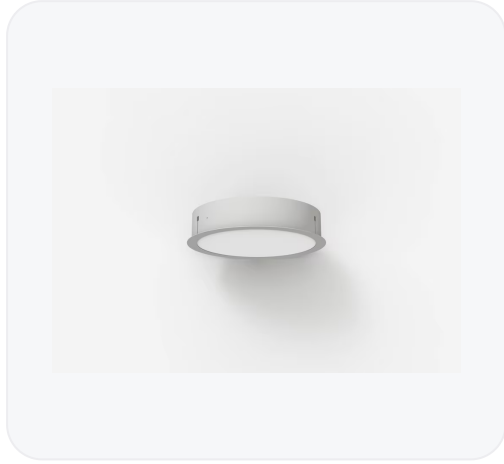

INDOOR LIGHTING

DOWNLIGHT LED R Ø482

Product Code **103LED43.7W84**

Description

Body	Aluminum spinning body, Metal sheet frame
Diffuser/Optics	UV protected PS opal diffuser
IP Protection Class	IP40/20
Impact Resistance Class	-
Light Source	Mid Power Led
Usage Type	Drywall
Installation Dimension (mm)	Ø457
Optional Features	3000K, 6500K
	-
	-
	-
	Dali
	IP54_20
	3-hour emergency kit

Technical Specifications

Consumption Power	43.7 W
Color Temperature (CCT)	4000 K
Luminaire Lumen	4598 lm
Luminaire Efficiency	105.3 lm/W
Color Rendering Index	>80
Color Tolerance (SDCM)	MacAdam 3
Led Life	L80 50000 hours ta: 25 °C ±1 '%'40RH
Operating Temperature	-20...+45 °C
Output Current	1050 mA
Power Factor	0.95
Input Voltage	220 - 240 V
Input Frequency	50 / 60 Hz